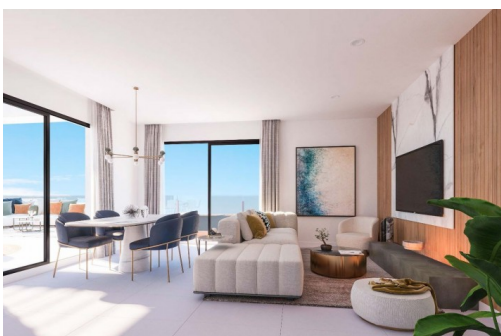

### KEY DETAILS

ARCHITECT:	SOB Arquitectos	TYPE:	Apartments
LOCATION:	Benalmadena	UNITS:	51
AREA:	Benalmadena	BEDS:	2, 3
STATUS:	Under construction	PRICES:	€597,000–€829,000

## FULL DESCRIPTION

This residential complex is an exclusive private development located in a privileged location in Benalmádena. Thanks to its elevated location, all homes will enjoy incredible panoramic views of the sea and the coast. The terraced layout of Mane Residences overlooking the Mediterranean Sea means that each and every one of the 49 apartments and 2 townhouses enjoys bright rooms thanks to natural light.