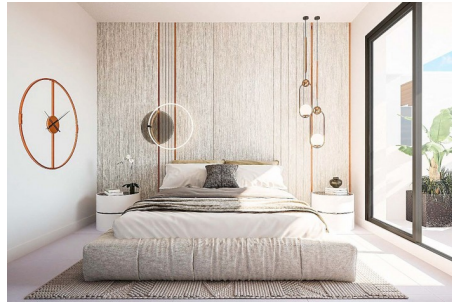

Contemporary Designed Apartments with Panoramic Sea Views

Benalmadena > Benalmadena

Under construction • Apartments

KEY DETAILS

ARCHITECT:	SOB Arquitectos	TYPE:	Apartments
LOCATION:	Benalmadena	UNITS:	51
AREA:	Benalmadena	BEDS:	2, 3
STATUS:	Under construction	PRICES:	€597,000–€829,000

FULL DESCRIPTION

This residential complex is an exclusive private development located in a privileged location in Benalmádena. Thanks to its elevated location, all homes will enjoy incredible panoramic views of the sea and the coast. The terraced layout of Mane Residences overlooking the Mediterranean Sea means that each and every one of the 49 apartments and 2 townhouses enjoys bright rooms thanks to natural light.