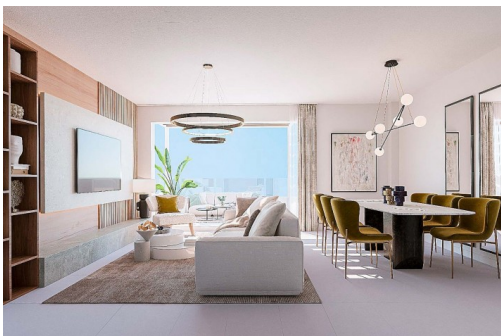

### KEY DETAILS

ARCHITECT:	SOB Arquitectos	TYPE:	Apartments
LOCATION:	Benalmadena	UNITS:	51
AREA:	Benalmadena	BEDS:	2, 3
STATUS:	Under construction	PRICES:	€597,000–€829,000

## FULL DESCRIPTION

This residential complex is an exclusive private development located in a privileged location in Benalmádena. Thanks to its elevated location, all homes will enjoy incredible panoramic views of the sea and the coast. The terraced layout of Mane Residences overlooking the Mediterranean Sea means that each and every one of the 49 apartments and 2 townhouses enjoys bright rooms thanks to natural light.