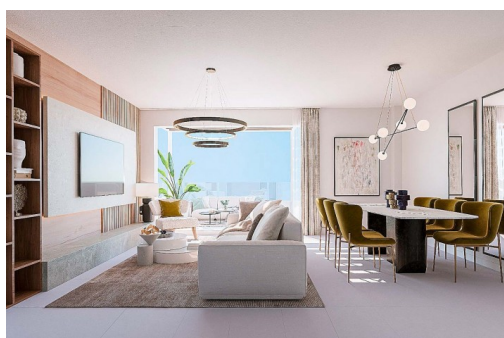

Contemporary Designed Apartments with Panoramic Sea Views

Benalmadena > Benalmadena

Under construction • Apartments

KEY DETAILS

ARCHITECT:	SOB Arquitectos	TYPE:	Apartments
LOCATION:	Benalmadena	UNITS:	51
AREA:	Benalmadena	BEDS:	2, 3
STATUS:	Under construction	PRICES:	€597,000–€829,000

FULL DESCRIPTION

This residential complex is an exclusive private development located in a privileged location in Benalmádena. Thanks to its elevated location, all homes will enjoy incredible panoramic views of the sea and the coast. The terraced layout of Mane Residences overlooking the Mediterranean Sea means that each and every one of the 49 apartments and 2 townhouses enjoys bright rooms thanks to natural light.