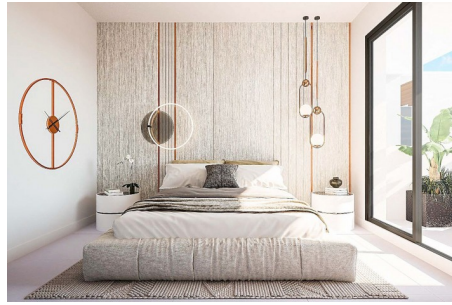

### KEY DETAILS

ARCHITECT:	SOB Arquitectos	TYPE:	Apartments
LOCATION:	Benalmadena	UNITS:	51
AREA:	Benalmadena	BEDS:	2, 3
STATUS:	Under construction	PRICES:	€597,000–€829,000

## FULL DESCRIPTION

This residential complex is an exclusive private development located in a privileged location in Benalmádena. Thanks to its elevated location, all homes will enjoy incredible panoramic views of the sea and the coast. The terraced layout of Mane Residences overlooking the Mediterranean Sea means that each and every one of the 49 apartments and 2 townhouses enjoys bright rooms thanks to natural light.