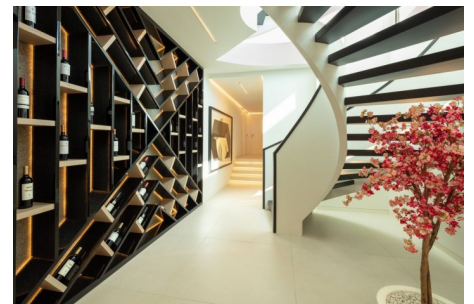

This Villa Has The Wow Factor - Interior Designed by Pedro Peña

€7,500,000

5 Bed • 5 Bath • 665 m² Built • 321 m² Terraces • 1322 m² Plot

DESCRIPTION

This villa is a brand new architectural masterpiece located in Bahía de Marbella, a beachside urbanisations only 5 minutes from Marbella City. This South-facing dream home has been recently completed and finished to perfection to offer the greatest beach style resort living. Villa Shiro boasts a cutting-edge architecture, with the most contemporary design elements.

The villa welcomes you into an impressive double-height entrance hall with a stunning spiral staircase connecting all four floors of this exceptional home. The entrance leads to an open-plan space connecting living spaces with dining room and an elegant open-plan kitchen. All living spaces are bright and enjoy plenty of natural light thanks to the expansive floor-to-ceiling windows and the perfect South orientation. The villa has been furnished and fully decorated by the prestigious Pedro Peña design firm, offering a chic and modern interior design throughout. Upstairs, we can find the magnificent bedrooms, all with an exclusive interior design and panoramic views to the Mediterranean Sea. The master bedroom is a true masterpiece, with elegant design elements and a spacious terrace with sea views. The lower level has been customised for high-end entertainment and wellness with: entertainment space, billiard table, cocktail bar, treatment room and sauna.

The villa affords a state-of-the-art solarium with contemporary fireplace, chill-out areas and an incredible Jacuzzi. This property is an iconic home and a true architectural masterpiece in a secure and private community, only a few steps from the golden beaches of Marbella East.