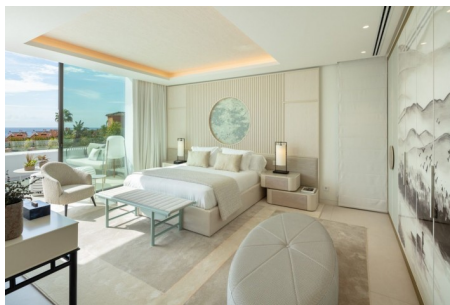

This Villa Has The Wow Factor - Interior Designed by Pedro Peña

€7,500,000

5 Bed • 5 Bath • 665 m² Built • 321 m² Terraces • 1322 m² Plot

DESCRIPTION

This villa is a brand new architectural masterpiece located in Bahía de Marbella, a beachside urbanisations only 5 minutes from Marbella City. This South-facing dream home has been recently completed and finished to perfection to offer the greatest beach style resort living. Villa Shiro boasts a cutting-edge architecture, with the most contemporary design elements.

The villa welcomes you into an impressive double-height entrance hall with a stunning spiral staircase connecting all four floors of this exceptional home. The entrance leads to an open-plan space connecting living spaces with dining room and an elegant open-plan kitchen. All living spaces are bright and enjoy plenty of natural light thanks to the expansive floor-to-ceiling windows and the perfect South orientation. The villa has been furnished and fully decorated by the prestigious Pedro Peña design firm, offering a chic and modern interior design throughout. Upstairs, we can find the magnificent bedrooms, all with an exclusive interior design and panoramic views to the Mediterranean Sea. The master bedroom is a true masterpiece, with elegant design elements and a spacious terrace with sea views. The lower level has been customised for high-end entertainment and wellness with: entertainment space, billiard table, cocktail bar, treatment room and sauna.

The villa affords a state-of-the-art solarium with contemporary fireplace, chill-out areas and an incredible Jacuzzi. This property is an iconic home and a true architectural masterpiece in a secure and private community, only a few steps from the golden beaches of Marbella East.