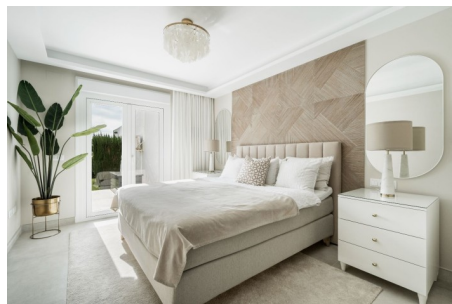

Bright Frontline Golf Townhouse in Nueva Andalucia

€1,795,000

4 Bed • 4 Bath • 217 m² Built • 151 m² Terraces • 0 m² Plot

DESCRIPTION

Simplicity is the ultimate sophistication. Nestled in the luxurious neighborhood of Nueva Andalucía, this refuge seems inspired by Leonardo Da Vinci's famous declaration. Designed to revel in a picturesque enclave with the finest company, Azahara II offers abundant space. Outdoors, it boasts an immense terrace with a covered gallery for unforgettable al fresco barbecues with golf views, another with a comfortable living area for relaxing near the lawn, and a sun deck ideal for soaking up the Mediterranean rays.

Space captivates in the house, with clean lines and expansive windows framing Nueva Andalucía's views: La Concha and Aloha Golf's frontline. Neutral tones blend noble materials like marble and wood for understated luxury. The layout integrates the kitchen into a spacious living and dining area. Alongside 3 bedrooms, 3 baths, an exclusive guest house with a kitchen, living area, and bathroom caters to gatherings or retreats. The communal pool, against majestic mountains, invites tranquil relaxation.